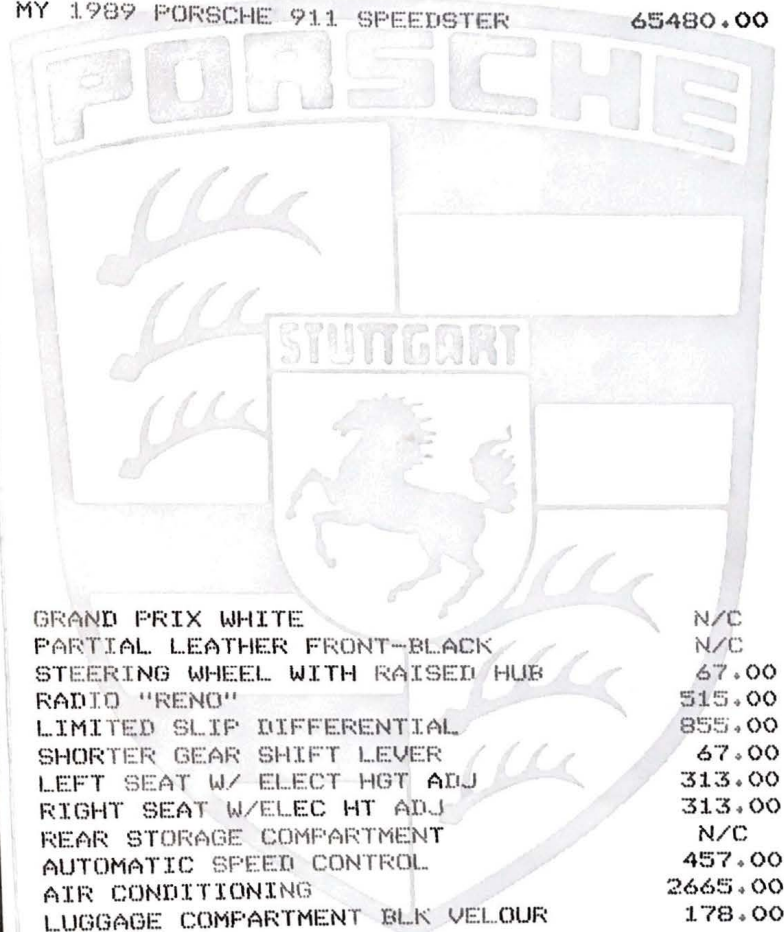

PORSCHE
PORSCHE CARS NORTH AMERICA, INC.

SHIP TO: 2063
JIM KELLY'S RIVIERA MOTORS
1605 S.W. FRONT AVENUE
PORTLAND OR 97201

SOLD TO: 2063
JIM KELLY'S RIVIERA MOTORS
1605 S.W. FRONT AVENUE
PORTLAND OR 97201

MAKE: PORSCHE

628

YEAR:
1989

MODEL:
911

MODEL NO:
911740

COLOR INT.
P5V9 LT

ORDER REF: 62850
VEHICLE IDENTIFICATION NO:
WPOEB0911KS173254

POE: CHARLESTON SC
METHOD OF TRANSPORTATION
TRUCK

94

STANDARD EQUIPMENT AT NO EXTRA COST:

- -6 CYLINDERS, 3.2 LITERS, 215 HP ENGINE
- -AIR-COOLED, REAR MOUNT ENGINE
- -5 SPEED MANUAL TRANSMISSION W/HYDRAULIC CLUTCH
- -STABILIZER BARS, FRONT & REAR
- -7JX16 ALLOY WHEELS, 205/55 VR16 TIRES - FRONT
- -9JX16 ALLOY WHEELS, 245/45 VR16 TIRES - REAR
- -ANTI-THEFT DEVICE FOR WHEELS
- -ENERGY ABSORBING BUMPERS
- -FLEXIBLE, CLEAR REAR WINDOW

STANDARD EQUIPMENT AT NO EXTRA COST:

- -INTEGRATED FOG LIGHTS
- -HEATABLE AND ELECTRICALLY ADJUSTABLE OUTSIDE MIRRORS
- -4 SPEAKER SOUND SYSTEM
- -RACK & PINION STEERING
- -10 YR, LIMITED ANTI-CORROSION WARRANTY

MANUFACTURER'S SUGGESTED RETAIL PRICE:

MY 1989 PORSCHE 911 SPEEDSTER 65480.00

Compare this vehicle to others in the **FREE GAS MILEAGE GUIDE** available at the dealer.